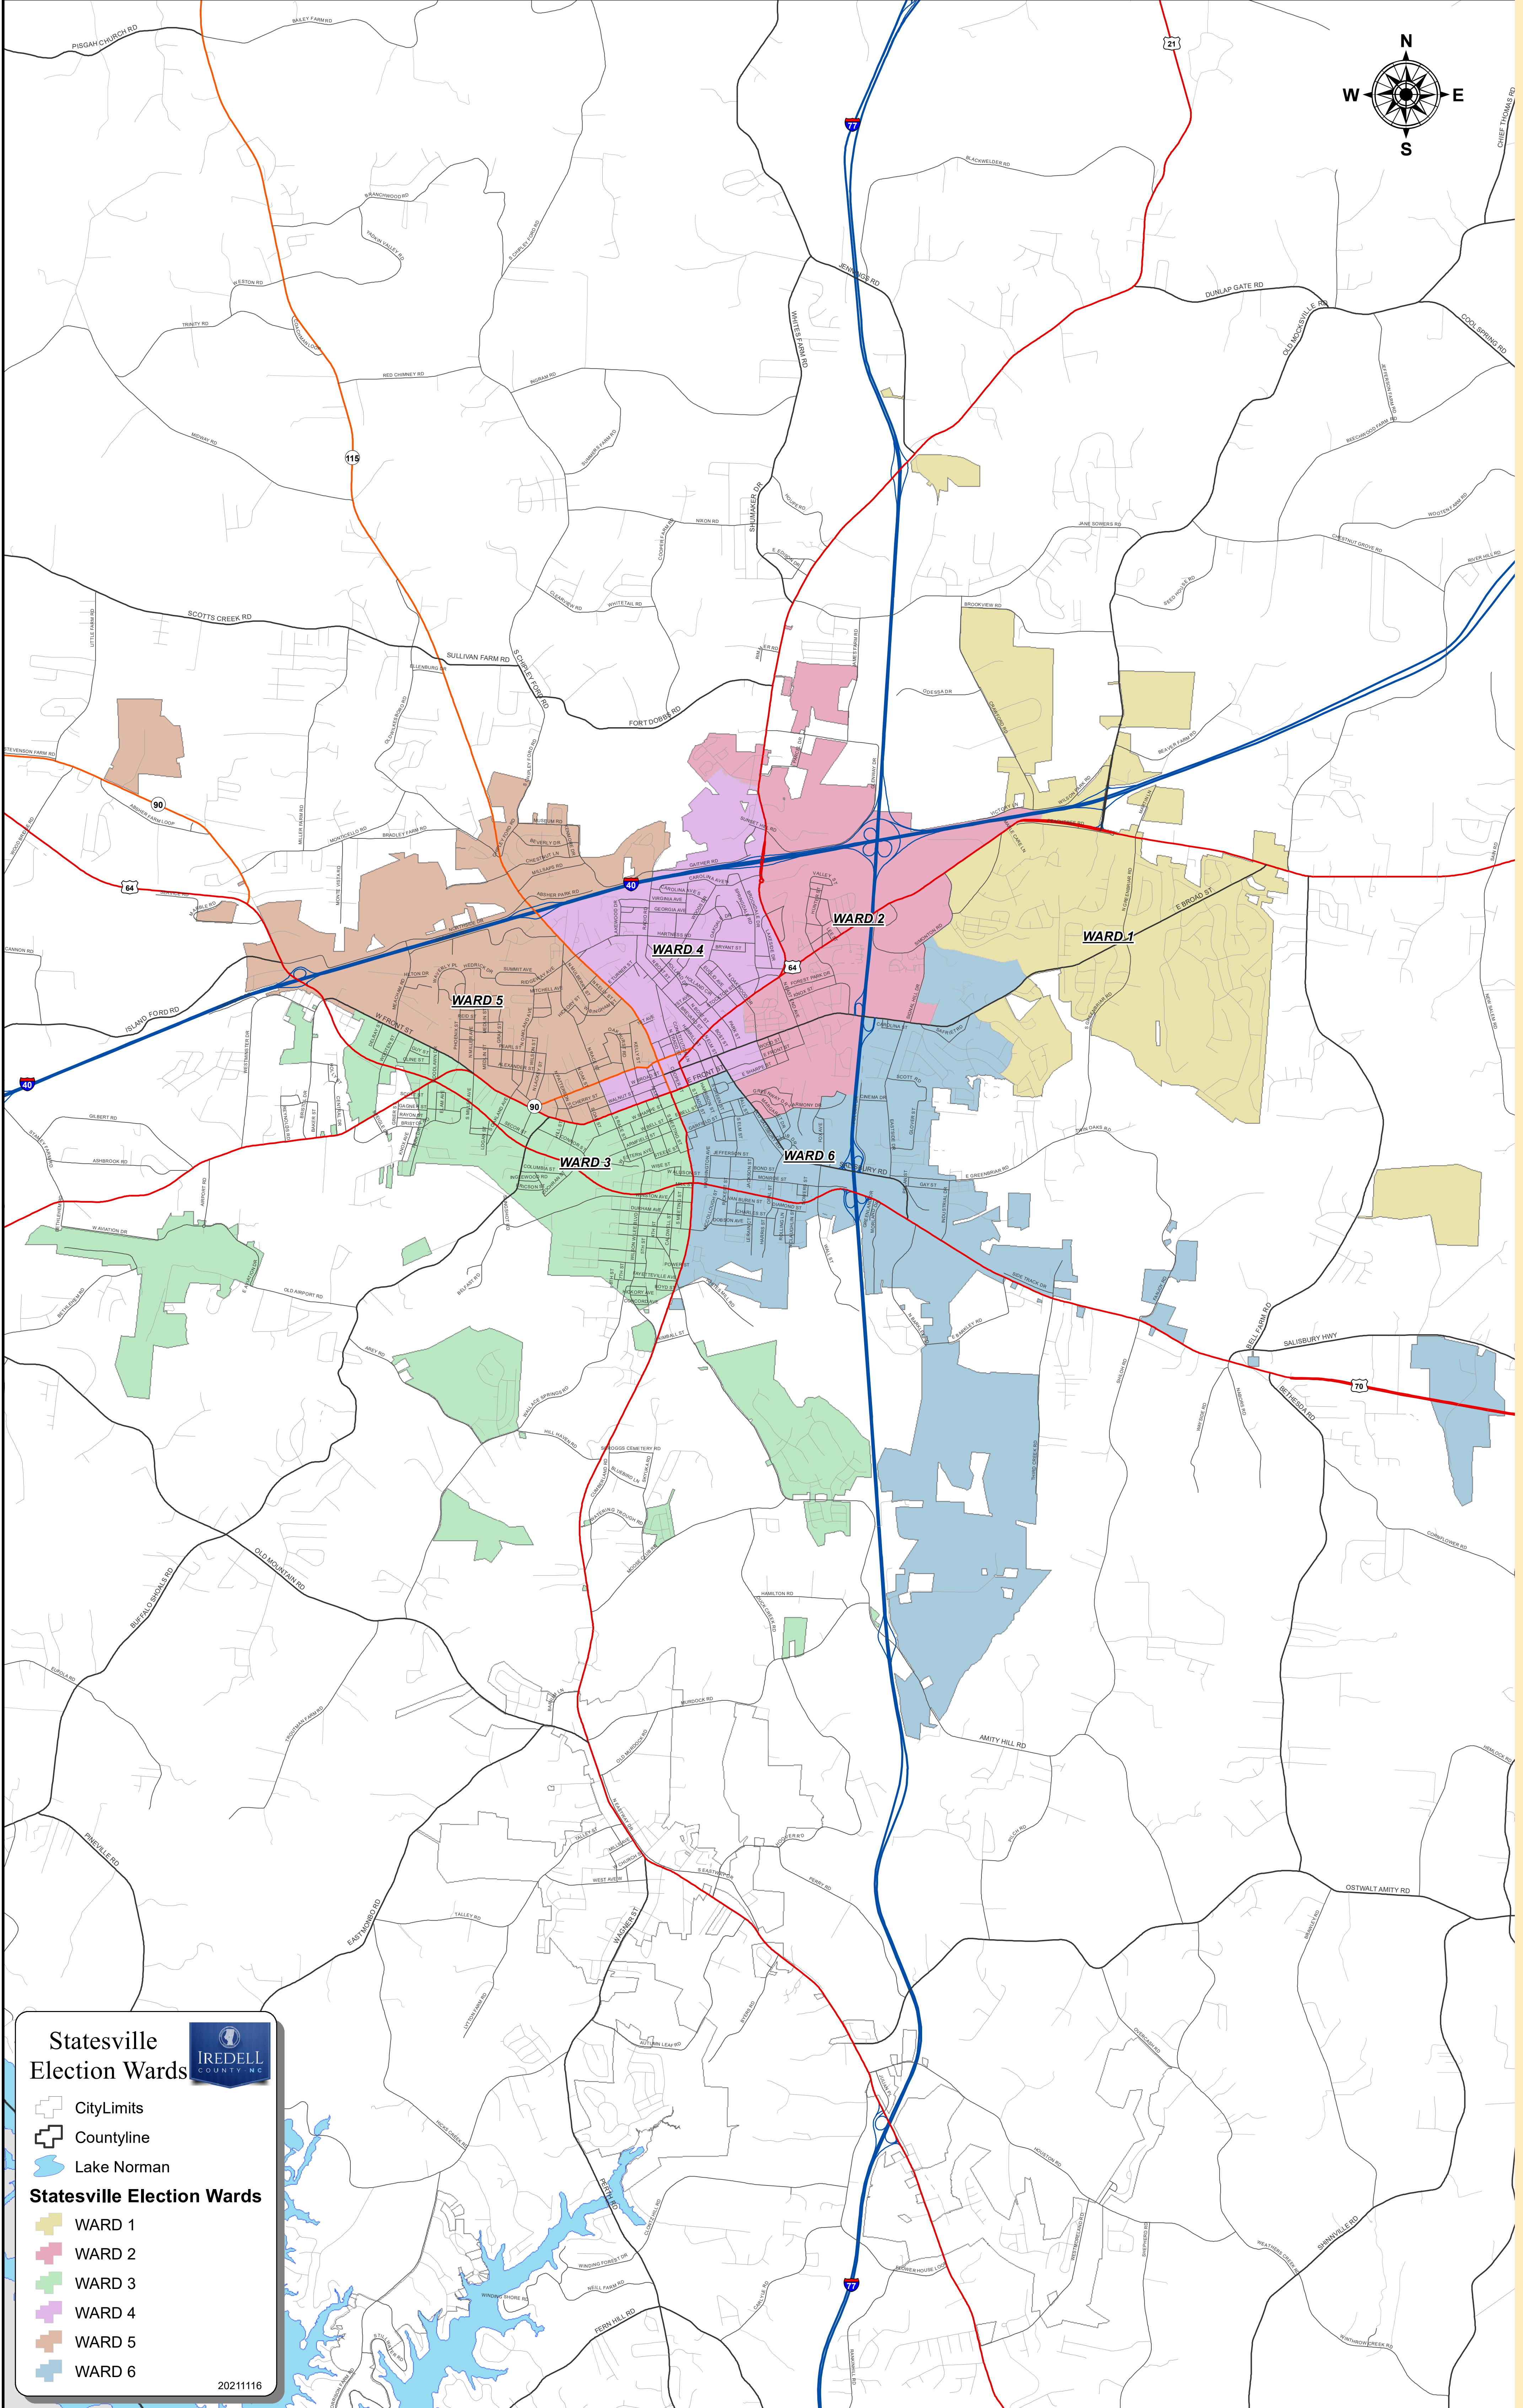

ELECTIONS

Statesville Election Wards

- City Limits
- Countyline
- Lake Norman
- Statesville Election Wards**
- WARD 1
- WARD 2
- WARD 3
- WARD 4
- WARD 5
- WARD 6

20211116